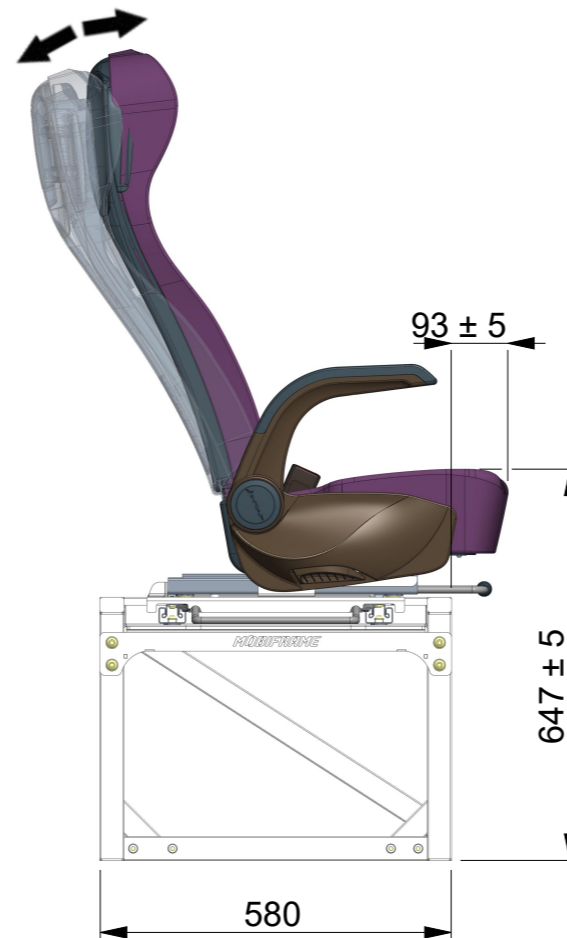

8 degrees - adjustment of backrest angle

Part	Weight [kg]	Code
Frame with seats (higher version)	61	REN10004
Mounting elements for Mercedes-Benz Sprinter family	1,5	MES-EU
Mounting elements for Fiat Ducato family	1	MED-EU
Fixation plate	12	VFP
Underfloor reinforcements for Fiat Ducato family	7	VRD-EU
Underfloor reinforcements for Mercedes-Benz Sprinter family	7	VRS-EU
Order example		REN10004-MES-EU-VRS-EU