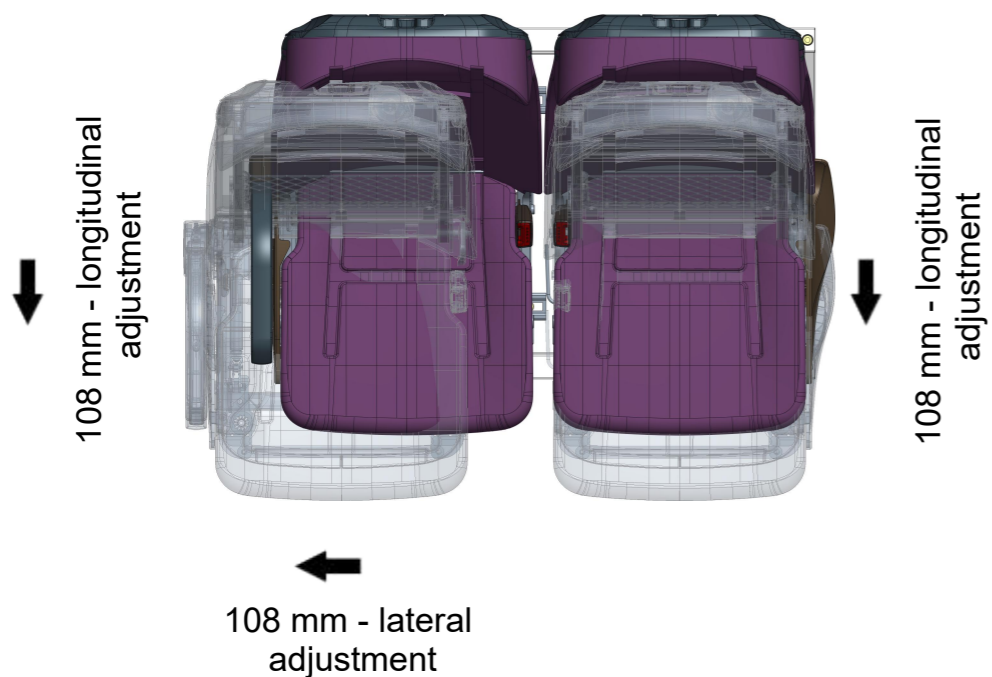

8 degrees - adjustment of backrest angle

Part	Weight [kg]	Code
Frame with seats (higher version)	61	REN10004
Mounting elements for Mercedes-Benz Sprinter family	1,5	MES-EU
Mounting elements for Fiat Ducato family	1	MED-EU
Fixation plate	12	VFP
Underfloor reinforcements for Fiat Ducato family	7	VRD-EU
Underfloor reinforcements for Mercedes-Benz Sprinter family	7	VRS-EU
Order example		REN10004-MES-EU-VRS-EU